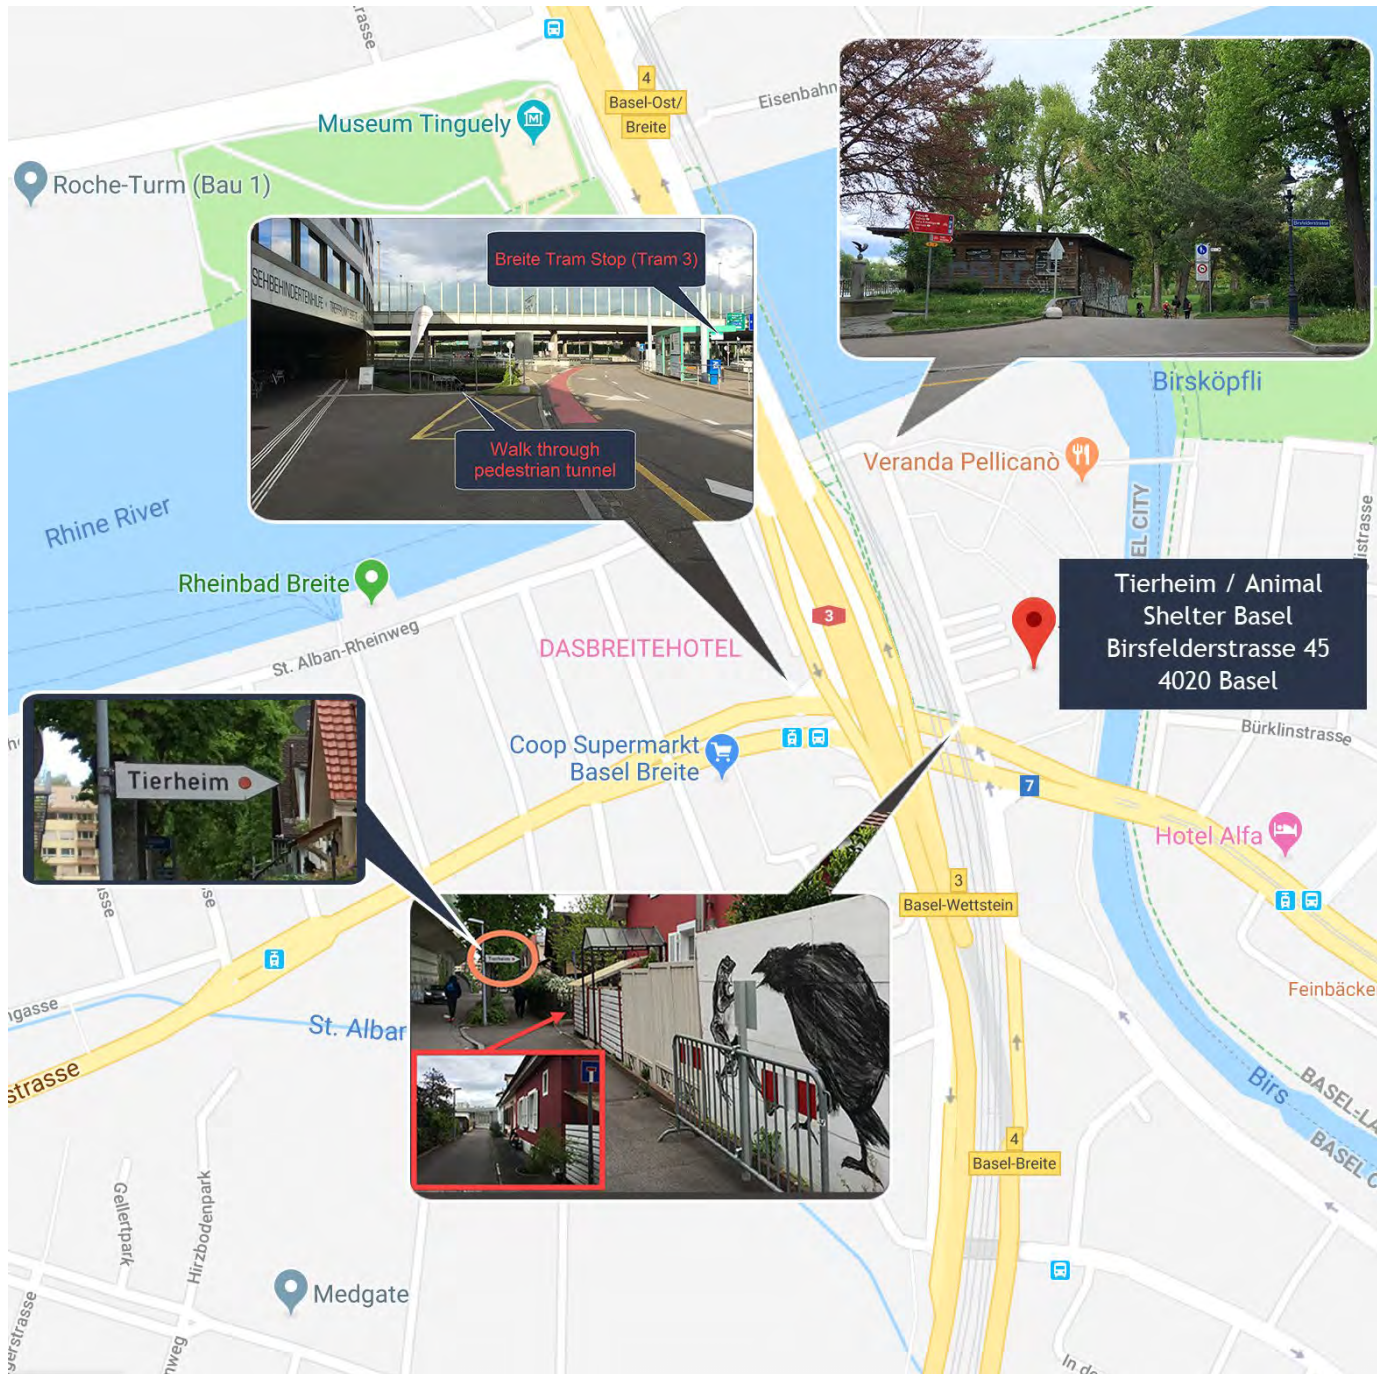

Map and Directions

BaselConnect Dog walking training event

Tierheim / Animal Shelter

Birsfelderstrasse 45

4020 Basel

Monday, April 29, 2019: 18.30 – 21.00

From Breite stop for Tram number 3

Walking from St. Alban-Rheinweg

Looking down Birsfelderstrasse from corner with Zürcherstrasse

You have arrived